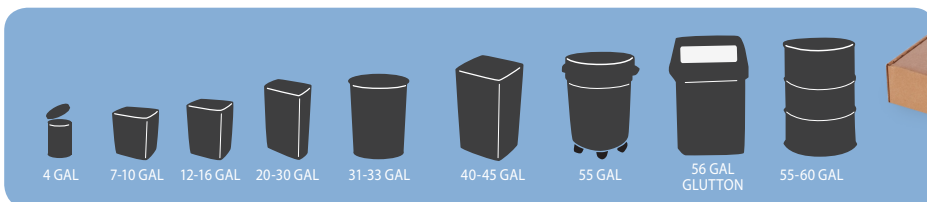

HEAVYWEIGHT LINERS

These Heavyweight Liners come in 48 stock sizes, and are designed to fit different capacity cans and containers ranging from 7–60 gallons. These polyethylene liners are stocked in gauges from 1.5–6.0 mil and are engineered to provide over three times the impact and twice the tensile strength of traditional low-density polyethylene bags. Designed for heavy loads and puncture resistance, these heavyweight bags can be used to dispose of construction debris, broken glass, lawn trimmings, and other refuse with sharp corners and edges.

ITEM	W x D x L	MIL	COLOR	CNT	WT
7-10 Gallon					
1485*	15 X 9 X 24	1.5	CLR	500	26
1615*	15 X 9 X 24	2	CLR	500	35
3269*	15 X 9 X 24	2	BLK	500	35
1745*	15 X 9 X 24	3	CLR	250	26
12-16 Gallon					
1617*	16 X 10 X 32	2	CLR	250	25
3270*	16 X 9 X 30	4	BLK	150	27
20-30 Gallon					
1495*	16 X 14 X 36	1.5	CLR	250	24
1625*	16 X 14 X 36	2	CLR	250	33
3278*	16 X 14 X 36	2	BLK	250	33
1755*	16 X 14 X 36	3	CLR	200	39
3279*	16 X 14 X 36	3	BLK	200	39
3276*	16 X 14 X 36	4	CLR	100	26
3275*	16 X 14 X 36	4	BLK	100	26
31-33 Gallon					
3281*	23 X 10 X 40	3	CLR	100	24
3283*	23 X 10 X 40	3	BLK	100	24
3282*	23 X 10 X 40	4	CLR	100	32
3284*	23 X 10 X 40	4	BLK	100	32
40-45 Gallon					
1639R*	23 X 17 X 46	2	CLR	200	46
990*	40 X 48	3	CLR	100	35
3305*	40 X 48	3	BLK	100	34
1325*	40 X 48	4	CLR	50	23
3307*	40 X 48	4	BLK	50	24

† Comes on rolls.

VISIT WEBSITE **RDH**packaging.com
CALL 970-243-6217

LINEAR LOW-DENSITY LINERS

Our Linear Low-Density (LLD) Liners come in 46 stock sizes, and are designed to fit different capacity cans and containers ranging from 4-60 gallons. These polyethylene liners are stocked in gauges from .48-1.30 mil, and liners over 31" long are star-sealed for extra strength. Manufactured for puncture resistance and flexibility, these LLD bags can be used to dispose of lawn debris, broken glass, rough food waste and general office refuse.