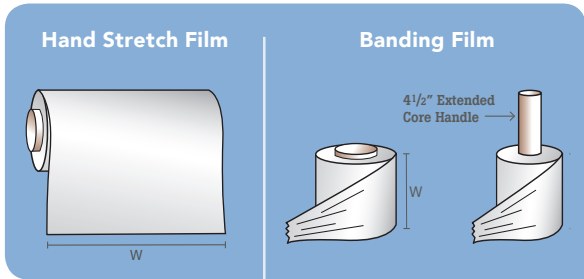

HAND STRETCH FILM

New
PRODUCT
LINE!

PRE-STRETCHED CAST FILM

STOCK ITEMS

ITEM	W	GAUGE	FT/RL	RL/CS	WT/CS
14050	15.5"	24	1500	4	9
14055	15.5"	28	1500	4	10
14060	17"	28	2000	4	15
14065	14.5"	28	2000	4	13

Our Hand Stretch Film offering includes the most popular cast, blown, pre-stretched, and narrow width banding films. Hand Stretch Film secures and stabilizes heavy pallet loads and protects the products from damage while in transit. In addition to excellent puncture resistance, high clarity allows for easy visibility and bar code reading.

Hand Stretch Film is stocked in gauges from 24 to 80 Gauge (100 Gauge = 1 Mil).

PRODUCT FEATURES

- ▶ All our Hand Stretch Blown, Cast, and Pre-Stretched Films are wound on 3" cores.
- ▶ Narrow Width Banding Film comes with 1 handle dispenser per case. Item 14120 comes with 4 1/2" extended core handle.